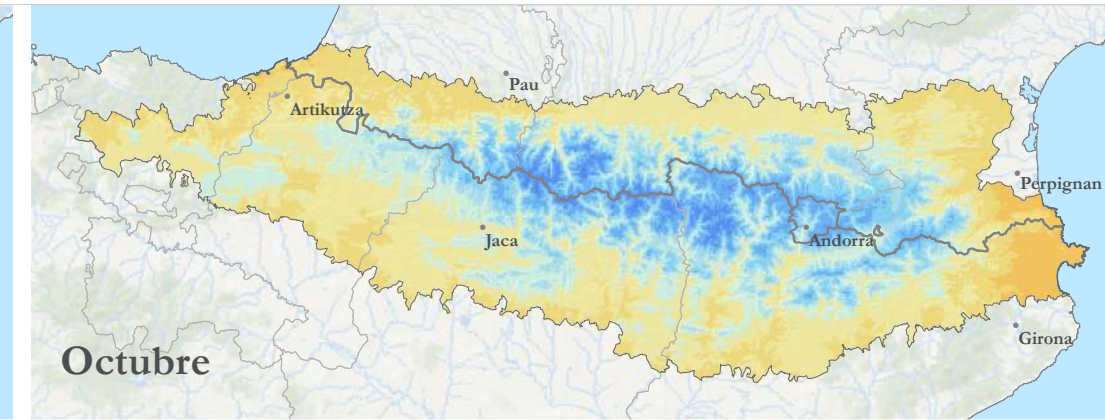

Temperatura media mensual. Température moyenne mensuelle. Temperatura mitjana mensual.

Pirineus Pyrénées PIRINEOS 1981 - 2015

Autores: José María Cuadrat, Samuel Barroo y Roberto Serrano.
 Atlas climático del Pirineo. Fuente: Observatorio Pirenaico de Cambio Climático (OPCC - CLIMPY), Geographic Information System of the Commission Climático (Eurostat).
 Maps throughout this book were created using ArcGIS® software by Esri. ArcGIS® and ArcMap™ are the intellectual property of Esri and are used herein under license. Copyright © Esri. All rights reserved.
 For more information about Esri® software, please visit www.esri.com.