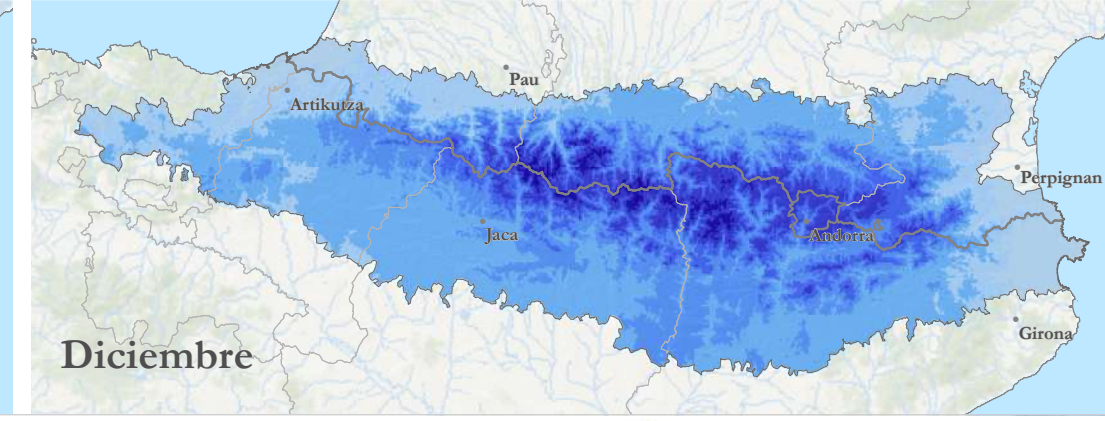

Temperatura media mensual. Température moyenne mensuelle. Temperatura mitjana mensual.

Pirineus Pyrénées PIRINEOS 1981 - 2015

Autores: José María Cuadrat, Samuel Barroo y Roberto Serrano.
 Atlas climático del Pirineo. Fuente: Observatorio Pirenaico de Cambio Climático (OPCC - CLIMPY), Geographic Information System of the Commission Climático (Eurostat).
 Maps throughout this book were created using ArcGIS® software by Esri. ArcGIS® and ArcMap™ are the intellectual property of Esri and are used herein under license. Copyright © Esri. All rights reserved.
 For more information about Esri® software, please visit www.esri.com.