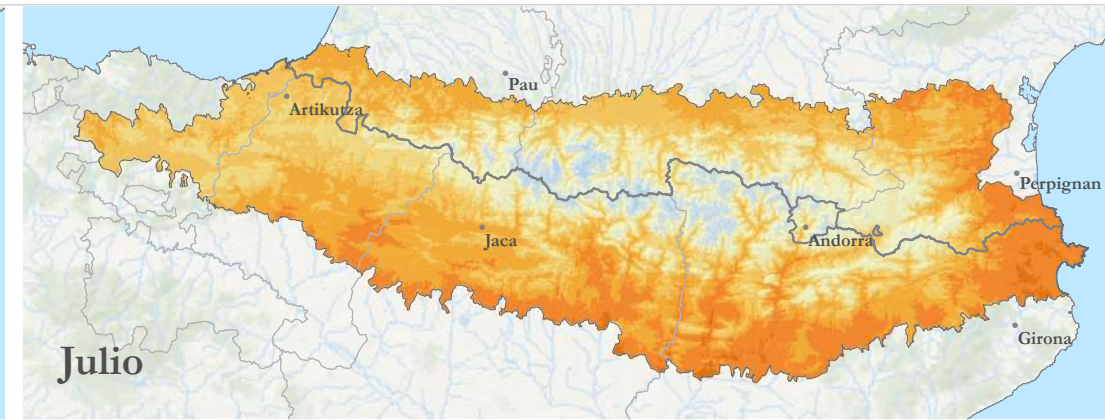

Temperatura media mensual. Température moyenne mensuelle. Temperatura mitjana mensual.

Pirineus Pyrénées PIRINEOS 1981 - 2015

Autores: José María Cuadrat, Samuel Barroo y Roberto Serrano.
 Atlas climático del Pirineo. Fuente: Observatorio Pirenaico de Cambio Climático (OPCC - CLIMPY), Geographic Information System of the Commission Climático (Eurostat).
 Maps throughout this book were created using ArcGIS® software by Esri. ArcGIS® and ArcMap™ are the intellectual property of Esri and are used herein under license. Copyright © Esri. All rights reserved.
 For more information about Esri® software, please visit www.esri.com.