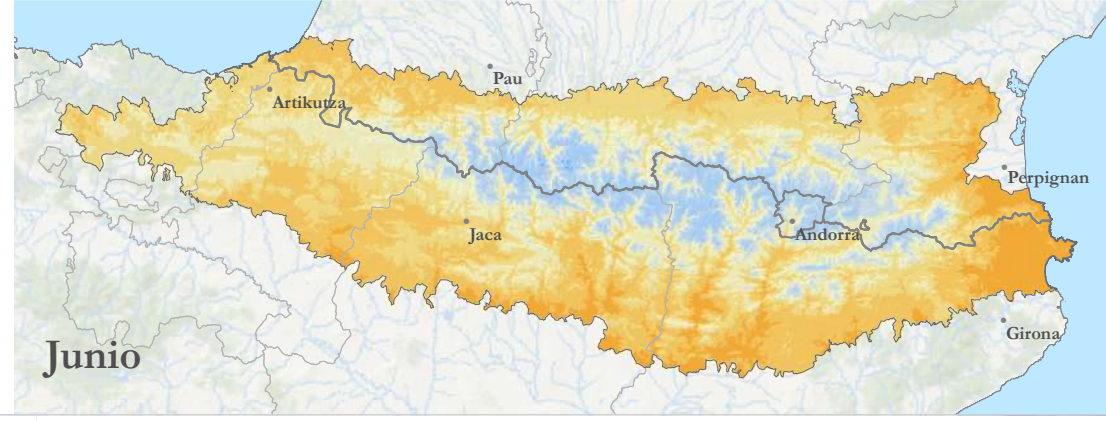

Temperatura media mensual. Température moyenne mensuelle. Temperatura mitjana mensual.

Pirineus Pyrénées PIRINEOS 1981 - 2015

Autores: José María Cuadrat, Samuel Barroo y Roberto Serrano.
 Atlas climático del Pirineo. Fuente: Observatorio Pirenaico de Cambio Climático (OPCC - CLIMPY), Geographic Information System of the Commission Climático (Eurostat).
 Maps throughout this book were created using ArcGIS® software by Esri. ArcGIS® and ArcMap™ are the intellectual property of Esri and are used herein under license. Copyright © Esri. All rights reserved.
 For more information about Esri® software, please visit www.esri.com.