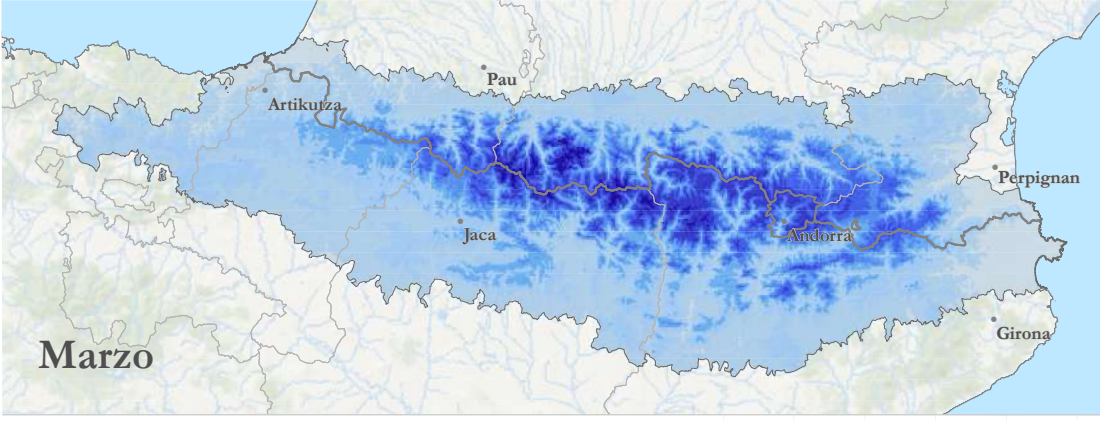

Temperatura media mensual. Température moyenne mensuelle. Temperatura mitjana mensual.

Pirineus Pyrénées PIRINEOS 1981 - 2015

Autores: José María Cuadrat, Samuel Barroo y Roberto Serrano.
 Atlas climático del Pirineo. Fuente: Observatorio Pirenaico de Cambio Climático (OPCC - CLIMPY), Geographic Information System of the Commission Climático (Eurostat).
 Maps throughout this book were created using ArcGIS® software by Esri. ArcGIS® and ArcMap™ are the intellectual property of Esri and are used herein under license. Copyright © Esri. All rights reserved.
 For more information about Esri® software, please visit www.esri.com.