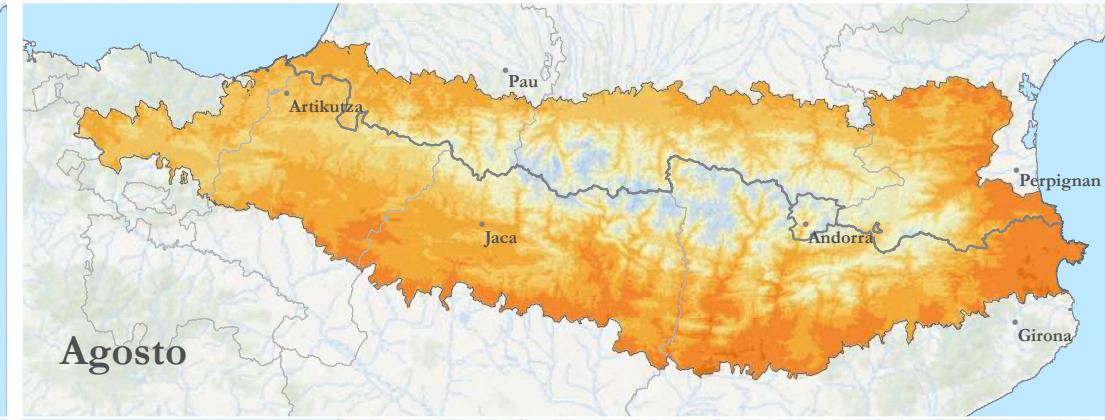

Temperatura media mensual. Température moyenne mensuelle. Temperatura mitjana mensual.

Pirineus Pyrénées PIRINEOS 1981 - 2015

Autores: José María Cuadrat, Samuel Barroo y Roberto Serrano.
 Atlas climático del Pirineo. Fuente: Observatorio Pirenaico de Cambio Climático (OPCC - CLIMPY), Geographic Information System of the Commission Climático (Eurostat).
 Maps throughout this book were created using ArcGIS® software by Esri. ArcGIS® and ArcMap™ are the intellectual property of Esri and are used herein under license. Copyright © Esri. All rights reserved.
 For more information about Esri® software, please visit www.esri.com.