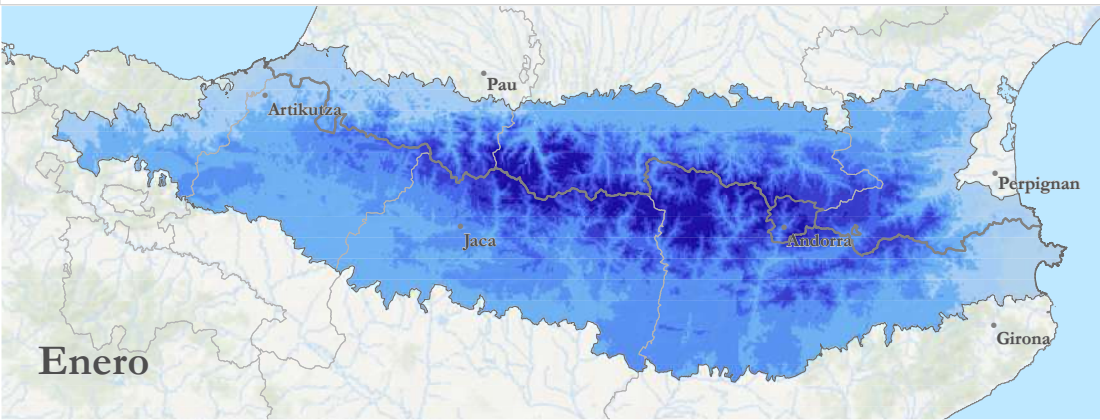

Temperatura media mensual. Température moyenne mensuelle. Temperatura mitjana mensual.

Pirineus Pyrénées PIRINEOS 1981 - 2015

Autores: José María Cuadrat, Samuel Barroo y Roberto Serrano.
 Atlas climático del Pirineo. Fuente: Observatorio Pirenaico de Cambio Climático (OPCC - CLIMPY), Geographic Information System of the Commission Climático (Eurostat).
 Maps throughout this book were created using ArcGIS® software by Esri. ArcGIS® and ArcMap™ are the intellectual property of Esri and are used herein under license. Copyright © Esri. All rights reserved.
 For more information about Esri® software, please visit www.esri.com.