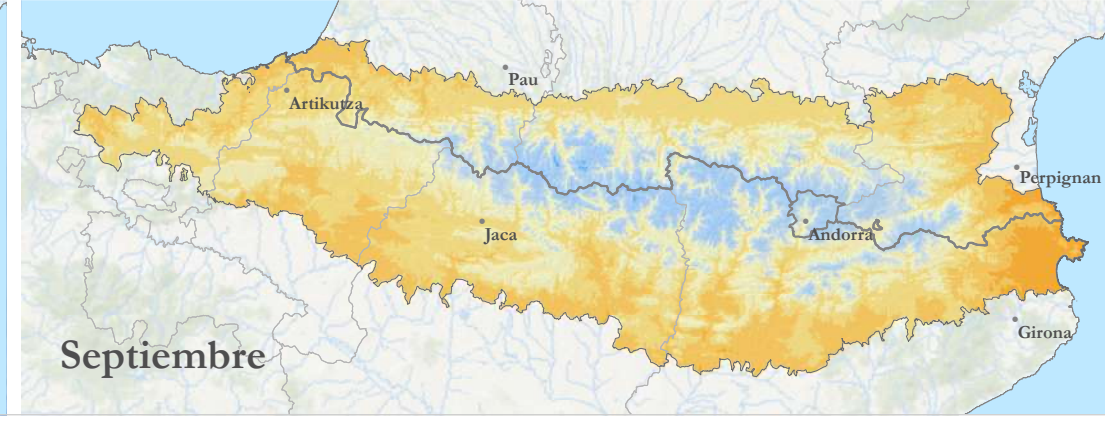

Temperatura media mensual. Température moyenne mensuelle. Temperatura mitjana mensual.

Pirineus Pyrénées PIRINEOS 1981 - 2015

Autores: José María Cuadrat, Samuel Barroo y Roberto Serrano.
 Atlas climático del Pirineo. Fuente: Observatorio Pirenaico de Cambio Climático (OPCC - CLIMPY), Geographic Information System of the Commission Climático (Eurostat).
 Maps throughout this book were created using ArcGIS® software by Esri. ArcGIS® and ArcMap™ are the intellectual property of Esri and are used herein under license. Copyright © Esri. All rights reserved.
 For more information about Esri® software, please visit www.esri.com.